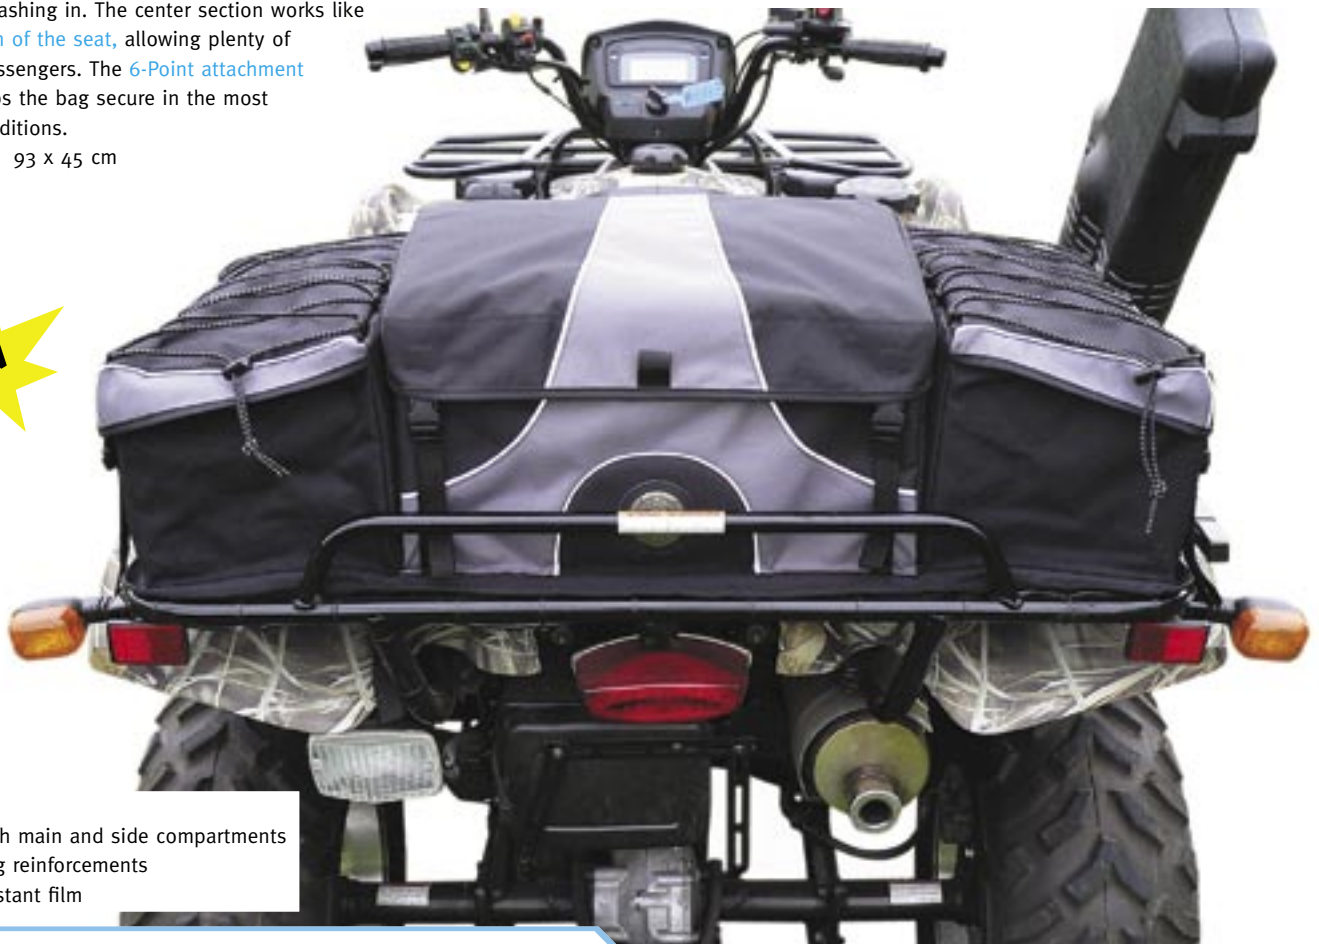

# ATV BAG / Big

The larger of the two ATV/Quad bags is designed for the tail rack of a large work ATV. Equipped with 2 side compartments and a central compartment, one finds sufficient room in each individual bag while navigating the most intensive terrain. The top flap adds an extra layer of protection against rain or water splashing in. The center section works like an extension of the seat, allowing plenty of room for passengers. The 6-Point attachment system keeps the bag secure in the most extreme conditions.

Dimensions: 93 x 45 cm

**Includes:**

- ATV bag with main and side compartments
- 6 lateral bag reinforcements
- Scratch resistant film

**Bottle holder**

**Main pocket**

Article	Notes	Part number
ATV Bag	large	BCK.ATV5071