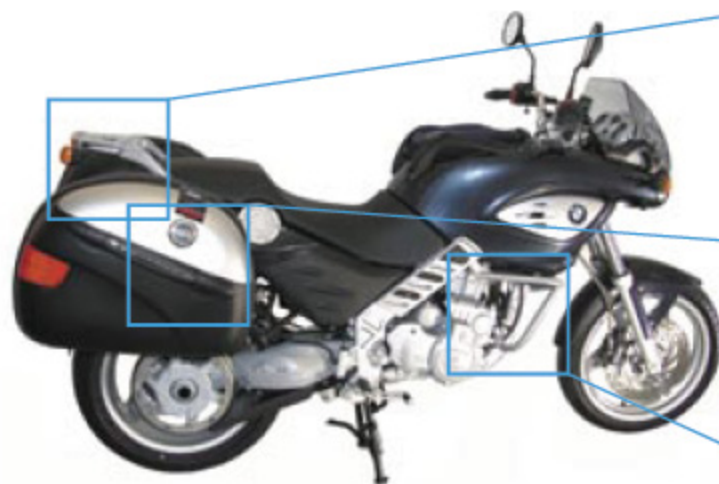

BMW F650 CS Scarver

ALU-RACK

QUICK-LOCK Side Carrier

Crashbar, silver

Crashbar, black

Centerstand

F 650 CS Scarver	from - to	Notes	Part Number
ALU-RACK, silver	02	Compatible with QUICK-LOCK Adapter Plate	GPT.07.375.100/S
QUICK-LOCK Side Carrier	02	Case Adapter Kit not included	KFT.07.374.100
Crashbar	02	black	SBL.07.211.100
Crashbar	02	silver	SBL.07.211.100/S
Centerstand	02	ABE	HPS.07.212.100
Mirror Widener	02	Universal Mirror Extensions	SVL.00.505.101