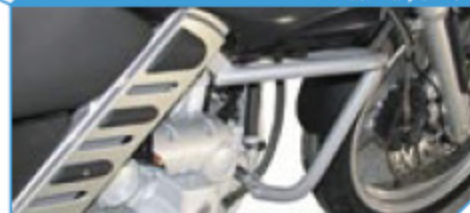

BMW F650 CS Scarver

ALU-RACK

QUICK-LOCK Side Carrier

Crashbar, silver

Crashbar, black

Centerstand

F 650 CS Scarver	from - to	Notes	Part Number
ALU-RACK, silver	02	Compatible with QUICK-LOCK Adapter Plate	GPT.07.375.100/S
QUICK-LOCK Side Carrier	02	Case Adapter Kit not included	KFT.07.374.100
Crashbar	02	black	SBL.07.211.100
Crashbar	02	silver	SBL.07.211.100/S
Centerstand	02	ABE	HPS.07.212.100
Mirror Widener	02	Universal Mirror Extensions	SVL.00.505.101