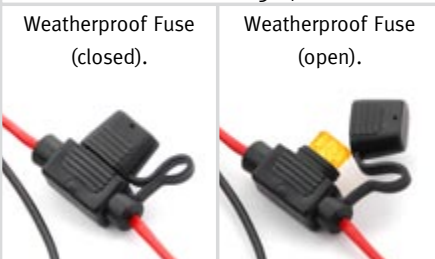

Product – Cross Reference	Page
QUICK-LOCK Equipment Base	112
Electric Motorbike Adapters	114
Speedometer	118

**Cigarette Lighter Outlet.**

- Allows the operation of external electronic devices.
- **Cigarette Lighter Outlet** for mounting with **Cigarette Lighter Outlet Bracket**.
- **Norm Outlet** for mounting with **Norm Outlet Bracket**.
- **Norm Outlet Adapter** converts from norm plug to cigarette lighter outlet (20 cm and 100 cm cable).
- **Cockpit Switch** for controlling the power supply (30 cm cable).
- **Multi-Plug Charger Cable** with 4 plug versions.
- **Dual Norm Plug** for Norm Outlet or Cigarette Lighter Outlet.

**Cigarette Lighter Outlet Bracket.**

**Norm Outlet Adapter 20.**

**Norm Outlet Adapter 100.**

SAE Tankbag Connector outside.

SAE Tankbag Connector inside.

Adapter SAE to Cigar. L. Outlet. / Norm Outlet.

**Quality Power Supply**

**Tankbag Cable Feed Through.**

**NEW** Adapter SAE to Cigarette Lighter Outlet / Norm Outlet ...

**Tankbag Cable Feed Through.**

... connected with USB-Adapter to Cigarette Lighter Plug and connection cable to mobile phone.

**NEW**

- **Electric Motorbike Adapters** are ideal for powering cell phones, GPS units, radar detectors, satellite radios, air compressors and other electrical gadgets.
- This system can conveniently power any electronics from a single 12 V outlet.
- Power Supply at the cockpit.
- Power Supply from the cockpit into the Tankbag.
- Power Supply out of the Electric-Tankbag to the cockpit.
- Water-resistant SAE Tankbag Connector.
- Many connection and combination possibilities.