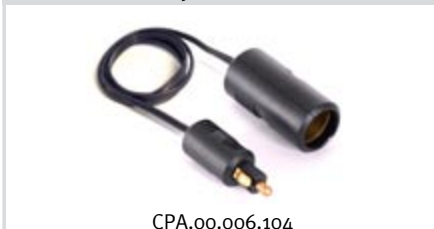

Product – Cross Reference	Page
QUICK-LOCK Equipment Base	112
Electric Motorbike Adapters	114
Speedometer	118

**Cigarette Lighter Outlet.**

- Allows the operation of external electronic devices.
- **Cigarette Lighter Outlet** for mounting with **Cigarette Lighter Outlet Bracket**.
- **Norm Outlet** for mounting with **Norm Outlet Bracket**.
- **Norm Outlet Adapter** converts from norm plug to cigarette lighter outlet (20 cm and 100 cm cable).
- **Cockpit Switch** for controlling the power supply (30 cm cable).
- **Multi-Plug Charger Cable** with 4 plug versions.
- **Dual Norm Plug** for Norm Outlet or Cigarette Lighter Outlet.

**Cigarette Lighter Outlet Bracket.**

**Norm Outlet Adapter 20.**

**Norm Outlet Adapter 100.**

SAE Tankbag Connector outside.

SAE Tankbag Connector inside.

Adapter SAE to Cigar. L. Outlet. / Norm Outlet.

**Quality Power Supply**

**Tankbag Cable Feed Through.**

**NEW** Adapter SAE to Cigarette Lighter Outlet / Norm Outlet ...

**Tankbag Cable Feed Through.**

... connected with USB-Adapter to Cigarette Lighter Plug and connection cable to mobile phone.

**NEW**

- **Electric Motorbike Adapters** are ideal for powering cell phones, GPS units, radar detectors, satellite radios, air compressors and other electrical gadgets.
- This system can conveniently power any electronics from a single 12 V outlet.
- Power Supply at the cockpit.
- Power Supply from the cockpit into the Tankbag.
- Power Supply out of the Electric-Tankbag to the cockpit.
- Water-resistant SAE Tankbag Connector.
- Many connection and combination possibilities.