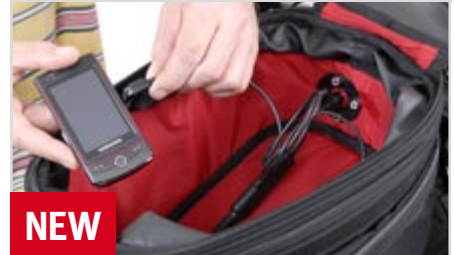

Connection to mobile phone.

Product	Information	Order Number
Norm Outlet with Cable Harness	12 V. Incl. 15 A Fuse. Cable Harness 100 cm.	BC.POW.00.001.10000
Norm Outlet with Cable Harness	12 V. Incl. 15 A fuse. Cable Harness 100 cm.	BC.POW.00.002.10000
Adapter Dual Norm Plug to Mini-USB	12 V. Coiled Cable 100 cm.	BC.POW.00.003.10000
Adapter Norm Plug to SAE	12 V. 100 cm cable.	BC.POW.00.004.10000
Adapter Cigarette Lighter Plug to SAE	12 V. 55 cm cable.	BC.POW.00.005.10000
SAE Tankbag Connector	12 V. Screwed. Protective cap. Water-resistant.	BC.POW.00.006.10000
Tankbag Cable Feed-Through	Screwed. Water-resistant.	BC.POW.00.007.10000
Adapter SAE to Cigarette Lighter Outlet	12 V. 20 cm cable.	BC.POW.00.008.10000
Adapter SAE to Cigarette Lighter Outlet / Norm Outlet	12 V. 20 cm cable.	BC.POW.00.009.10000
Adapter SAE to Cigarette Lighter Outlet Splitter	12 V. 25 cm cable.	BC.POW.00.010.10000
Adapter Electric-Tankring to SAE	12 V. 10 cm cable.	BC.POW.00.011.10000
USB Adapter to Cigarette Lighter Plug	12 V. Adapter Plug.	BC.POW.00.012.10000
Norm Outlet Bracket	Mounts Norm Outlet to handlebar clamp.	BC.POW.00.013.10000
Cigarette Lighter Outlet Bracket	Mounts Cigarette Lighter Outlet to handlebar clamp.	BC.POW.00.014.10000