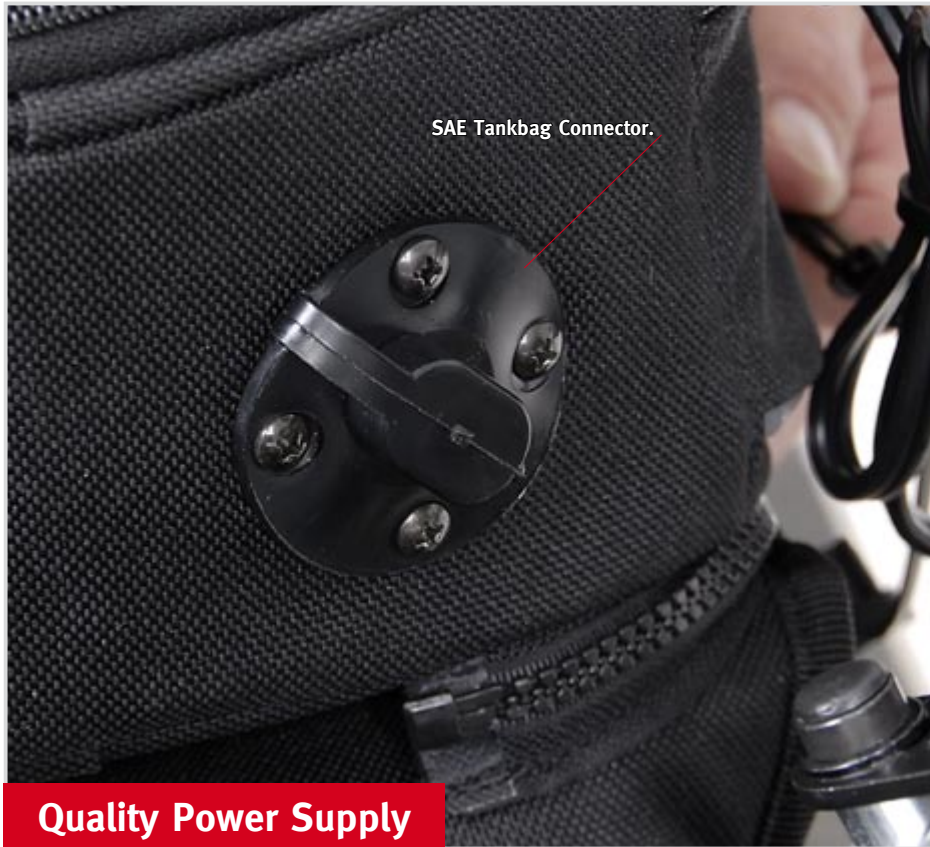

Product – Cross Reference	Page
QUICK-LOCK Equipment Base	112
Electric Motorbike Adapters	114
Speedometer	118

**Cigarette Lighter Outlet.**

- Allows the operation of external electronic devices.
- **Cigarette Lighter Outlet** for mounting with **Cigarette Lighter Outlet Bracket**.
- **Norm Outlet** for mounting with **Norm Outlet Bracket**.
- **Norm Outlet Adapter** converts from norm plug to cigarette lighter outlet (20 cm and 100 cm cable).
- **Cockpit Switch** for controlling the power supply (30 cm cable).
- **Multi-Plug Charger Cable** with 4 plug versions.
- **Dual Norm Plug** for Norm Outlet or Cigarette Lighter Outlet.

**Cigarette Lighter Outlet Bracket.**

**Norm Outlet Adapter 20.**

**Norm Outlet Adapter 100.**

SAE Tankbag Connector outside.

SAE Tankbag Connector inside.

Adapter SAE to Cigar. L. Outlet. / Norm Outlet.

**Quality Power Supply**

**Tankbag Cable Feed Through.**

**NEW** Adapter SAE to Cigarette Lighter Outlet / Norm Outlet ...

**Tankbag Cable Feed Through.**

... connected with USB-Adapter to Cigarette Lighter Plug and connection cable to mobile phone.