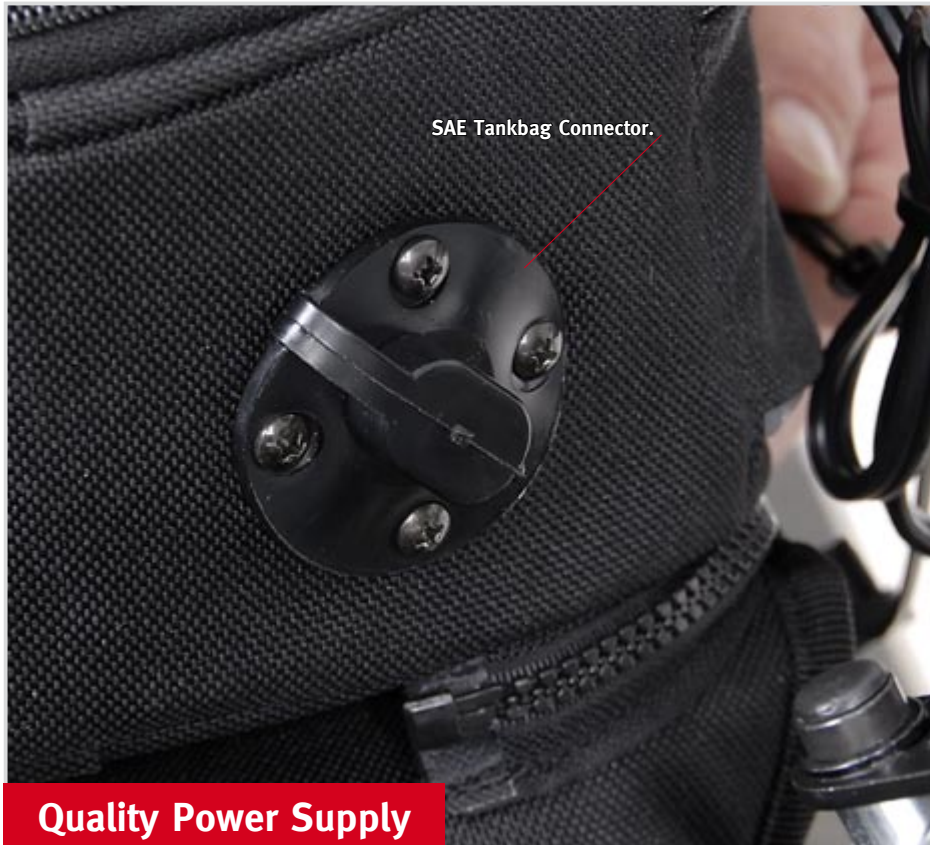

Product – Cross Reference	Page
QUICK-LOCK Equipment Base	112
Electric Motorbike Adapters	114
Speedometer	118

**Cigarette Lighter Outlet.**

- Allows the operation of external electronic devices.
- **Cigarette Lighter Outlet** for mounting with **Cigarette Lighter Outlet Bracket**.
- **Norm Outlet** for mounting with **Norm Outlet Bracket**.
- **Norm Outlet Adapter** converts from norm plug to cigarette lighter outlet (20 cm and 100 cm cable).
- **Cockpit Switch** for controlling the power supply (30 cm cable).
- **Multi-Plug Charger Cable** with 4 plug versions.
- **Dual Norm Plug** for Norm Outlet or Cigarette Lighter Outlet.

**Cigarette Lighter Outlet Bracket.**

**Norm Outlet Adapter 20.**

**Norm Outlet Adapter 100.**

SAE Tankbag Connector outside.

SAE Tankbag Connector inside.

Adapter SAE to Cigar. L. Outlet. / Norm Outlet.

**Quality Power Supply**

**Tankbag Cable Feed Through.**

**NEW** Adapter SAE to Cigarette Lighter Outlet / Norm Outlet ...

**Tankbag Cable Feed Through.**

... connected with USB-Adapter to Cigarette Lighter Plug and connection cable to mobile phone.

**NEW**

- **Electric Motorbike Adapters** are ideal for powering cell phones, GPS units, radar detectors, satellite radios, air compressors and other electrical gadgets.
- This system can conveniently power any electronics from a single 12 V outlet.
- Power Supply at the cockpit.
- Power Supply from the cockpit into the Tankbag.
- Power Supply out of the Electric-Tankbag to the cockpit.
- Water-resistant SAE Tankbag Connector.
- Many connection and combination possibilities.