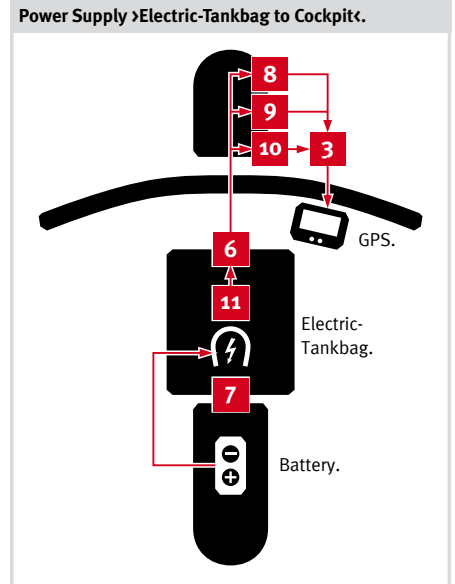

**NEW**

- **Electric Motorbike Adapters** are ideal for powering cell phones, GPS units, radar detectors, satellite radios, air compressors and other electrical gadgets.
- This system can conveniently power any electronics from a single 12 V outlet.
- Power Supply at the cockpit.
- Power Supply from the cockpit into the Tankbag.
- Power Supply out of the Electric-Tankbag to the cockpit.
- Water-resistant SAE Tankbag Connector.
- Many connection and combination possibilities.

**USB-Adapter to Cigarette Lighter Plug.**

**Connection to mobile phone.**

Product	Information	Order Number
Norm Outlet with Cable Harness	12 V. Incl. 15 A Fuse. Cable Harness 100 cm.	<a href="#">BC.POW.00.001.10000</a>
Norm Outlet with Cable Harness	12 V. Incl. 15 A fuse. Cable Harness 100 cm.	<a href="#">BC.POW.00.002.10000</a>
Adapter Dual Norm Plug to Mini-USB	12 V. Coiled Cable 100 cm.	BC.POW.00.003.10000
Adapter Norm Plug to SAE	12 V. 100 cm cable.	BC.POW.00.004.10000
Adapter Cigarette Lighter Plug to SAE	12 V. 55 cm cable.	BC.POW.00.005.10000
SAE Tankbag Connector	12 V. Screwed. Protective cap. Water-resistant.	BC.POW.00.006.10000
Tankbag Cable Feed-Through	Screwed. Water-resistant.	BC.POW.00.007.10000
Adapter SAE to Cigarette Lighter Outlet	12 V. 20 cm cable.	BC.POW.00.008.10000
Adapter SAE to Cigarette Lighter Outlet / Norm Outlet	12 V. 20 cm cable.	BC.POW.00.009.10000
Adapter SAE to Cigarette Lighter Outlet Splitter	12 V. 25 cm cable.	BC.POW.00.010.10000
Adapter Electric-Tankring to SAE	12 V. 10 cm cable.	BC.POW.00.011.10000
USB Adapter to Cigarette Lighter Plug	12 V. Adapter Plug.	BC.POW.00.012.10000
Norm Outlet Bracket	Mounts Norm Outlet to handlebar clamp.	BC.POW.00.013.10000
Cigarette Lighter Outlet Bracket	Mounts Cigarette Lighter Outlet to handlebar clamp.	BC.POW.00.014.10000