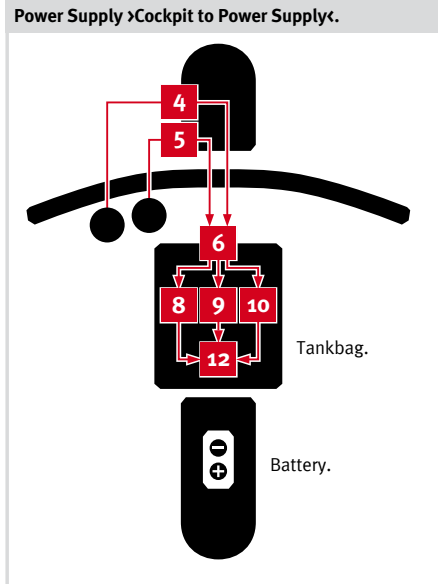

**NEW**

- **Electric Motorbike Adapters** are ideal for powering cell phones, GPS units, radar detectors, satellite radios, air compressors and other electrical gadgets.
- This system can conveniently power any electronics from a single 12 V outlet.
- Power Supply at the cockpit.
- Power Supply from the cockpit into the Tankbag.
- Power Supply out of the Electric-Tankbag to the cockpit.
- Water-resistant SAE Tankbag Connector.
- Many connection and combination possibilities.

**USB-Adapter to Cigarette Lighter Plug.**

**Connection to mobile phone.**

Product	Information	Order Number
Norm Outlet with Cable Harness	12 V. Incl. 15 A Fuse. Cable Harness 100 cm.	<a href="#">BC.POW.00.001.10000</a>
Norm Outlet with Cable Harness	12 V. Incl. 15 A fuse. Cable Harness 100 cm.	<a href="#">BC.POW.00.002.10000</a>
Adapter Dual Norm Plug to Mini-USB	12 V. Coiled Cable 100 cm.	BC.POW.00.003.10000
Adapter Norm Plug to SAE	12 V. 100 cm cable.	BC.POW.00.004.10000
Adapter Cigarette Lighter Plug to SAE	12 V. 55 cm cable.	BC.POW.00.005.10000
SAE Tankbag Connector	12 V. Screwed. Protective cap. Water-resistant.	BC.POW.00.006.10000
Tankbag Cable Feed-Through	Screwed. Water-resistant.	BC.POW.00.007.10000
Adapter SAE to Cigarette Lighter Outlet	12 V. 20 cm cable.	BC.POW.00.008.10000
Adapter SAE to Cigarette Lighter Outlet / Norm Outlet	12 V. 20 cm cable.	BC.POW.00.009.10000
Adapter SAE to Cigarette Lighter Outlet Splitter	12 V. 25 cm cable.	BC.POW.00.010.10000
Adapter Electric-Tankring to SAE	12 V. 10 cm cable.	BC.POW.00.011.10000
USB Adapter to Cigarette Lighter Plug	12 V. Adapter Plug.	BC.POW.00.012.10000
Norm Outlet Bracket	Mounts Norm Outlet to handlebar clamp.	BC.POW.00.013.10000
Cigarette Lighter Outlet Bracket	Mounts Cigarette Lighter Outlet to handlebar clamp.	BC.POW.00.014.10000