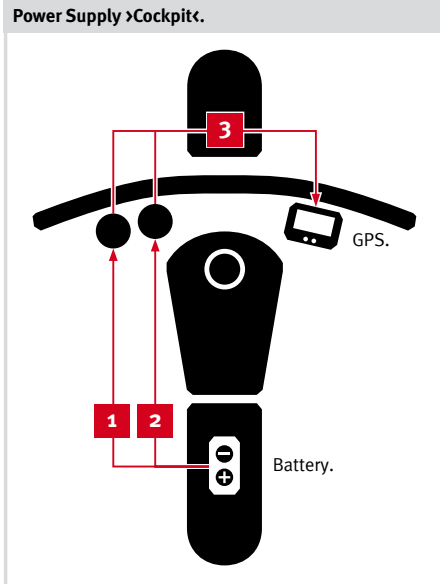

**NEW**

- **Electric Motorbike Adapters** are ideal for powering cell phones, GPS units, radar detectors, satellite radios, air compressors and other electrical gadgets.
- This system can conveniently power any electronics from a single 12 V outlet.
- Power Supply at the cockpit.
- Power Supply from the cockpit into the Tankbag.
- Power Supply out of the Electric-Tankbag to the cockpit.
- Water-resistant SAE Tankbag Connector.
- Many connection and combination possibilities.

**USB-Adapter to Cigarette Lighter Plug.**

**Connection to mobile phone.**

Product	Information	Order Number
Norm Outlet with Cable Harness	12 V. Incl. 15 A Fuse. Cable Harness 100 cm.	<a href="#">BC.POW.00.001.10000</a>
Norm Outlet with Cable Harness	12 V. Incl. 15 A fuse. Cable Harness 100 cm.	<a href="#">BC.POW.00.002.10000</a>
Adapter Dual Norm Plug to Mini-USB	12 V. Coiled Cable 100 cm.	BC.POW.00.003.10000
Adapter Norm Plug to SAE	12 V. 100 cm cable.	BC.POW.00.004.10000
Adapter Cigarette Lighter Plug to SAE	12 V. 55 cm cable.	BC.POW.00.005.10000
SAE Tankbag Connector	12 V. Screwed. Protective cap. Water-resistant.	BC.POW.00.006.10000
Tankbag Cable Feed-Through	Screwed. Water-resistant.	BC.POW.00.007.10000
Adapter SAE to Cigarette Lighter Outlet	12 V. 20 cm cable.	BC.POW.00.008.10000
Adapter SAE to Cigarette Lighter Outlet / Norm Outlet	12 V. 20 cm cable.	BC.POW.00.009.10000
Adapter SAE to Cigarette Lighter Outlet Splitter	12 V. 25 cm cable.	BC.POW.00.010.10000
Adapter Electric-Tankring to SAE	12 V. 10 cm cable.	BC.POW.00.011.10000
USB Adapter to Cigarette Lighter Plug	12 V. Adapter Plug.	BC.POW.00.012.10000
Norm Outlet Bracket	Mounts Norm Outlet to handlebar clamp.	BC.POW.00.013.10000
Cigarette Lighter Outlet Bracket	Mounts Cigarette Lighter Outlet to handlebar clamp.	BC.POW.00.014.10000