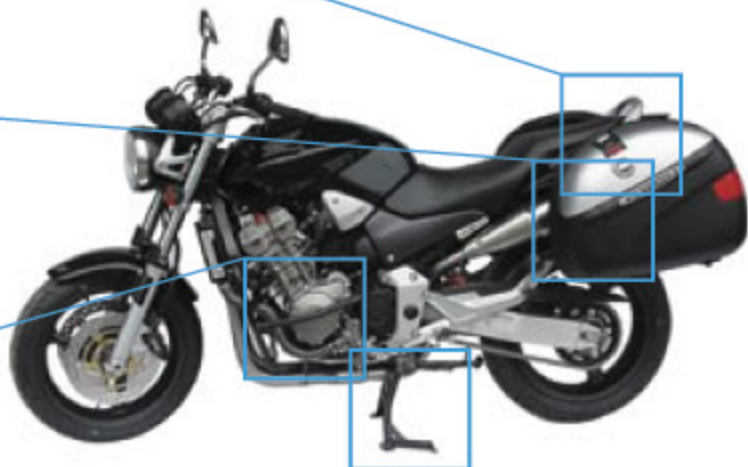

ALU-RACK

QUICK-LOCK Side Carrier

Crashbar

Centerstand

CB 900 Hornet (EU) // 919 (US)		Notes	Part Number
ALU-RACK, black	01	Compatible with QUICK-LOCK Adapter Plate	GPT.01.131.100/B
ALU-RACK, silver	01	Compatible with QUICK-LOCK Adapter Plate	GPT.01.131.100/S
QUICK-LOCK Side Carrier	01	Case Adapter Kit not included	KFT.01.114.100
MOTO Frameslider	01	black	MOK.01.246.017
Crashbar	01	black	SBL.01.113.100
Centerstand	01	ABE, installation on the California model requires removal or relocation of the carbon canister.	HPS.01.109.100