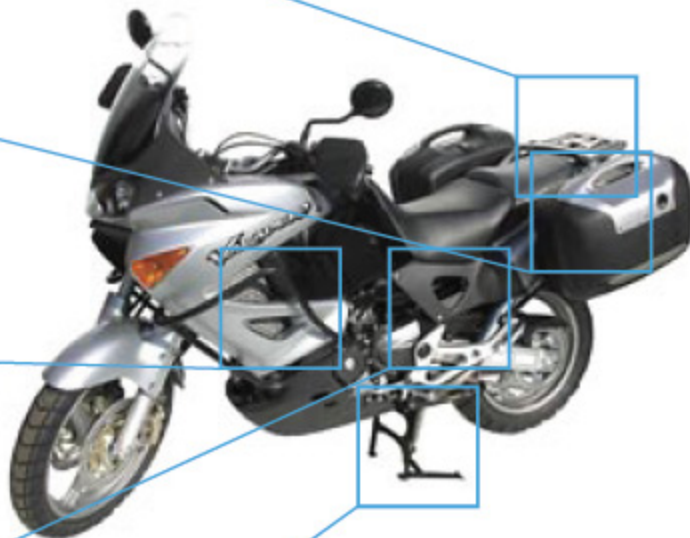

HONDA XL 1000 V Varadero

ALU-RACK

QUICK-LOCK Side Carrier

Crashbar

Handle for Centerstand

Centerstand

XL 1000 V Varadero	from - to	Notes	Part Number
ALU-RACK, black	08	Compatible with QUICK-LOCK Adapter Plate	GPT.01.336.100/B
ALU-RACK, silver	08	Compatible with QUICK-LOCK Adapter Plate	GPT.01.336.100/S
QUICK-LOCK Side Carrier	08 - 02	Case Adapter KIT not included	KFT.01.117.100
QUICK-LOCK Side Carrier	03	Case Adapter KIT not included	KFT.01.231.100
Crashbar	08 - 02	black	SBL.01.051.100
Crashbar	03 - 03	black; MODELS WITHOUT ABS.	SBL.01.225.100
Crashbar	04	black; also Model 03 with ABS	SBL.01.320.100
Centerstand	08 - 02	ABE	HPS.01.048.100
Centerstand	03	ABE	HPS.01.223.100
Handle for Centerstand	08 - 03	black, only for models without externally adjustable suspension	HPS.01.223.010