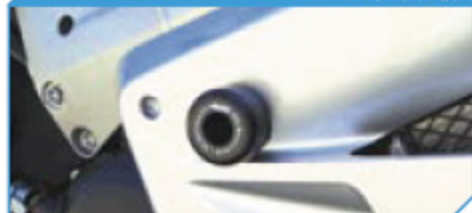

ALU-RACK

QUICK-LOCK Side Carrier

MOTO Frame slider

Hinge Extension

VFR 800 V-tec	from - to	Notes	Part Number
ALU-RACK, black	02 - 05	Compatible with QUICK-LOCK Adapter Plate	GPT.01.208.100/B
ALU-RACK, silver	02 - 05	Compatible with QUICK-LOCK Adapter Plate	GPT.01.208.100/S
QUICK-LOCK Side Carrier	02 - 05	Case Adapter Kit not included	KFT.01.134.100
Mirror Widener	02 - 05	Hinge Mirror Extension	SVL.01.500.100
VFR800 V-tec			
ALU-RACK, black	06	Compatible with QUICK-LOCK Adapter Plate	GPT.01.510.100/B
ALU-RACK, silver	06	Compatible with QUICK-LOCK Adapter Plate	GPT.01.510.100/S
QUICK-LOCK Side Carrier	06	Case Adapter Kit not included	KFT.01.511.100