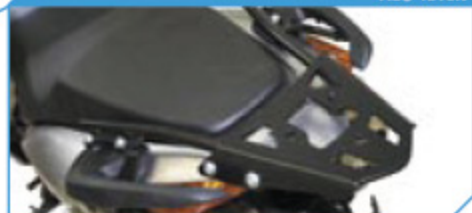

ALU-RACK

QUICK-LOCK Side Carrier

MOTO Frame slider

Hinge Extension

VFR 800 V-tec	from - to	Notes	Part Number
ALU-RACK, black	02 - 05	Compatible with QUICK-LOCK Adapter Plate	GPT.01.208.100/B
ALU-RACK, silver	02 - 05	Compatible with QUICK-LOCK Adapter Plate	GPT.01.208.100/S
QUICK-LOCK Side Carrier	02 - 05	Case Adapter Kit not included	KFT.01.134.100
Mirror Widener	02 - 05	Hinge Mirror Extension	SVL.01.500.100
VFR800 V-tec			
ALU-RACK, black	06	Compatible with QUICK-LOCK Adapter Plate	GPT.01.510.100/B
ALU-RACK, silver	06	Compatible with QUICK-LOCK Adapter Plate	GPT.01.510.100/S
QUICK-LOCK Side Carrier	06	Case Adapter Kit not included	KFT.01.511.100