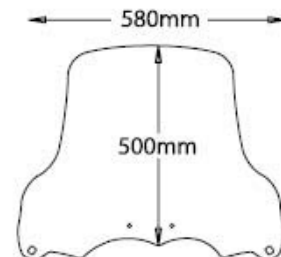

## Features:

- Exceptionally stable mount - retains its shape and avoids distortion under extreme wind pressure and high temperatures
- Impact resistant - minimizes the chance of breakage from the impact of stone chips etc.
- Resistant to most chemicals - including Petroleum.
- UV (sunlight) resistant
- Easy to fit on existing mounting points
- Minimal tools required
- Full instructions and all mounting hardware provided
- 500 mm high and 580 mm wide for good wind protection
- Compatible with hand guards e.g. Barkbusters