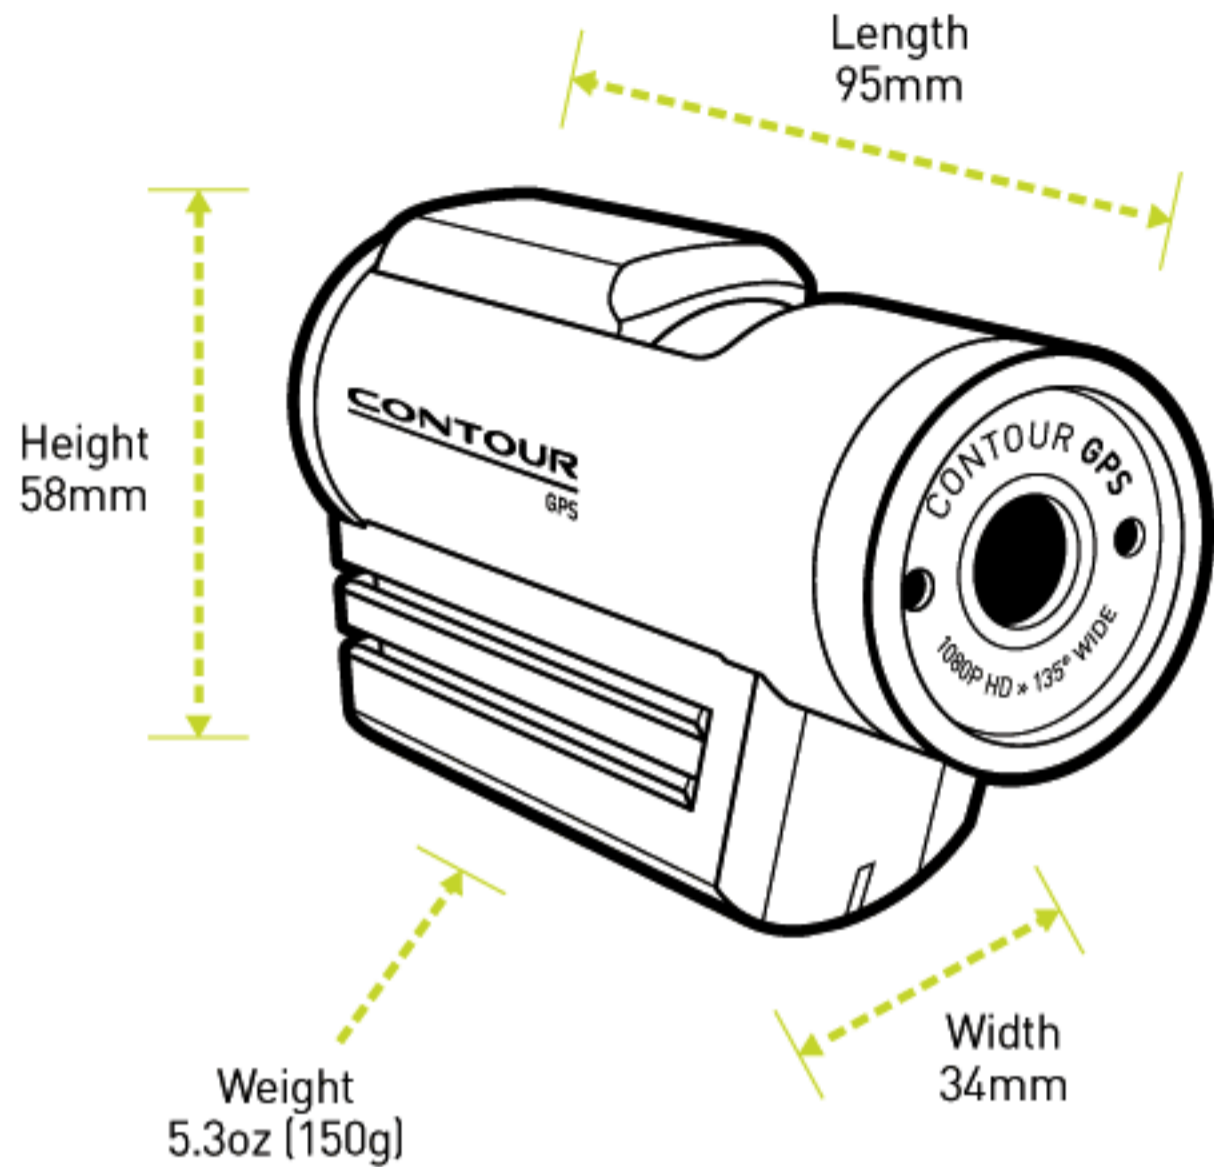

WHAT'S IN THE BOX

ContourGPS Camera
MicroSD Card (2GB)
Flat Surface Mount
Goggle Mount
Rechargeable Battery
USB Cable

GPS

Built-in GPS receiver
"Time to first fix" using AssistNow™
Service

VIDEO

5 Megapixel Sensor
H.264 Codec
.mov file type

AUDIO

Internal Microphone
AAC Audio Compression

LENS

Wide Angle Lens:
135°: 960p, 720p, Photo
110°: 1080p
Dual alignment lasers

MEMORY

Removable MicroSD
Capacity: 32GB (2GB included)

STORYTELLER APP

Compatible with:
Mac (10.5, 10.6)
Windows (XP, Vista, 7)
Videos downloaded via USB 2.0

BATTERY & POWER

Removable Lithium-Ion Battery
Record Time: Up to 3 hours
Charge via USB to computer or
chargers (sold separately)

BODY

Water Resistant Aluminum Shell
TRail™ Mount System

ABOUT THE CAMERA

- A. Record Status
- B. Record Button
- C. Rotating Lens
- D. Battery Slot
- E. Battery Latch
- F. Card Format Button
- G. USB
- H. Format Switch
- I. MicroSD card
- J. Memory Status
- K. Door Lock
- L. Power Button
- M. Battery Status