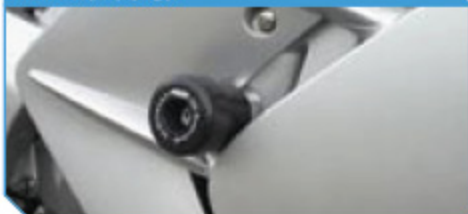

YAMAHA FJR 1300

ALU-RACK, silver

ALU-RACK, black

QUICK-LOCK Side Carrier

MOTO Frame slider

FJR 1300

ALU-RACK, silver	01 - 05	Compatible with QUICK-LOCK Adapter Plate	GPT.06.354.100/S
QUICK-LOCK Side Carrier	01 - 05	Case Adapter Kit not included	KFT.06.098.100
MOTO Frameslider	01 - 05	black	MOK.06.246.020
Mirror Widener	01 - 05	Profile Mirror Extension	SVL.06.501.101
Handlebar Risers	01 - 05	Profile congruent to handle bar / 30 mm	LEH.06.039.114/S