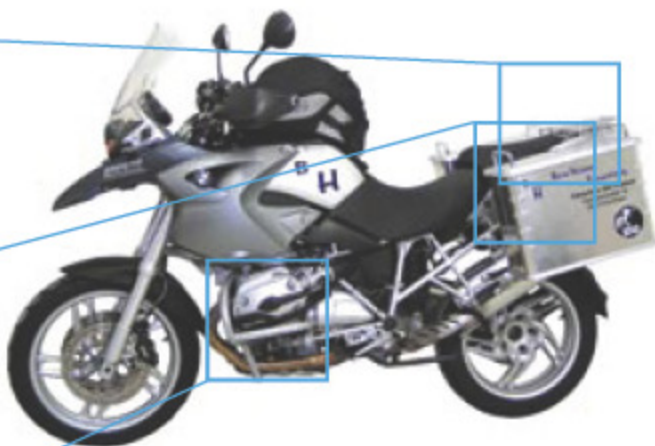

BMW R 1100/1150/1200 GS

ALU-RACK R 1200 GS

QUICK-LOCK Side Carrier R 1200 GS

Crashbar R 1200 GS

ALU-RACK R 1100/1150 GS

QUICK-LOCK Side Carrier R 1100/1150/Adv. GS

Crashbar R 1100/1150/Adv. GS

QUICK-LOCK Side Carrier

Handlebar Risers

R 1100 GS	from - to	Notes	Part Number
ALU-RACK, silver	93 - 99	Compatible with QUICK-LOCK Adapter Plate	GPT.07.337.100/S
QUICK-LOCK Side Carrier	93 - 99	Case Adapter Kit not included	KFT.07.093.100
Crashbar	93 - 99	silver, installation requires removal or relocation of the carbon canister.	SBL.07.405.100
Speedometer-Mounting Kit	93 - 99	In connection with our Speedometer Housings	TAS.07.050.130
R 1150 GS			
ALU-RACK, silver	99 - 03	Compatible with QUICK-LOCK Adapter Plate	GPT.07.337.100/S
QUICK-LOCK Side Carrier	99 - 03	Case Adapter Kit not included	KFT.07.093.100
Crashbar	99 - 03	silver, installation requires removal or relocation of the carbon canister.	SBL.07.409.100
Speedometer-Mounting Kit	99 - 03	In connection with our Speedometer Housings	TAS.07.050.130
R 1150 GS /Adventure			
Crashbar		silver	SBL.07.408.100
QUICK-LOCK Side Carrier		Compatible with QUICK-LOCK Adapter Plate	KFT.07.093.100
R 1200 GS			
ALU-RACK, silver	04	Compatible with QUICK-LOCK Adapter Plate	GPT.07.352.100/S
QUICK-LOCK Side Carrier	04	Case Adapter Kit not included	KFT.07.311.100
Crashbar	04	silver	SBL.07.312.100
Speedometer-Mounting Kit	04	In connection with our Speedometer Housings	TAS.07.050.131
Mirror Widener	04	Universal Mirror Extensions	SVL.00.505.102
Handlebar Risers	04	special profile for R1200 GS (28 mm)	LEH.07.039.101/B