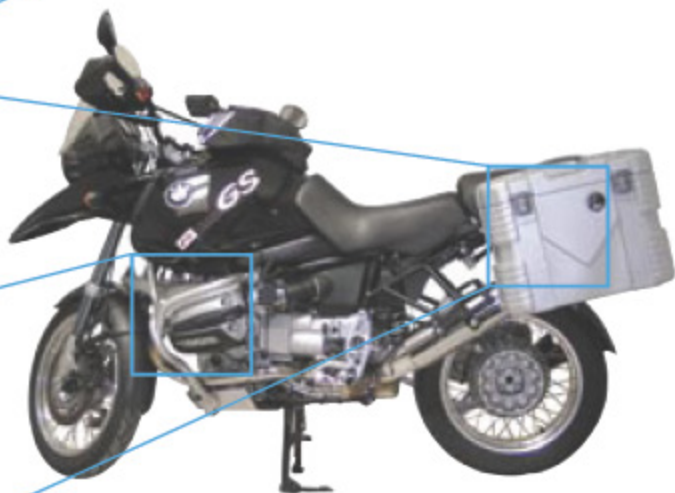

BMW R 1100/1150/1200 GS

ALU-RACK R 1200 GS

QUICK-LOCK Side Carrier R 1200 GS

Crashbar R 1200 GS

ALU-RACK R 1100/1150 GS

QUICK-LOCK Side Carrier R 1100/1150/Adv. GS

Crashbar R 1100/1150/Adv. GS

QUICK-LOCK Side Carrier

Handlebar Risers

R 1100 GS	from - to	Notes	Part Number
ALU-RACK, silver	93 - 99	Compatible with QUICK-LOCK Adapter Plate	GPT.07.337.100/S
QUICK-LOCK Side Carrier	93 - 99	Case Adapter Kit not included	KFT.07.093.100
Crashbar	93 - 99	silver, installation requires removal or relocation of the carbon canister.	SBL.07.405.100
Speedometer-Mounting Kit	93 - 99	In connection with our Speedometer Housings	TAS.07.050.130
R 1150 GS			
ALU-RACK, silver	99 - 03	Compatible with QUICK-LOCK Adapter Plate	GPT.07.337.100/S
QUICK-LOCK Side Carrier	99 - 03	Case Adapter Kit not included	KFT.07.093.100
Crashbar	99 - 03	silver, installation requires removal or relocation of the carbon canister.	SBL.07.409.100
Speedometer-Mounting Kit	99 - 03	In connection with our Speedometer Housings	TAS.07.050.130
R 1150 GS /Adventure			
Crashbar		silver	SBL.07.408.100
QUICK-LOCK Side Carrier		Compatible with QUICK-LOCK Adapter Plate	KFT.07.093.100
R 1200 GS			
ALU-RACK, silver	04	Compatible with QUICK-LOCK Adapter Plate	GPT.07.352.100/S
QUICK-LOCK Side Carrier	04	Case Adapter Kit not included	KFT.07.311.100
Crashbar	04	silver	SBL.07.312.100
Speedometer-Mounting Kit	04	In connection with our Speedometer Housings	TAS.07.050.131
Mirror Widener	04	Universal Mirror Extensions	SVL.00.505.102
Handlebar Risers	04	special profile for R1200 GS (28 mm)	LEH.07.039.101/B