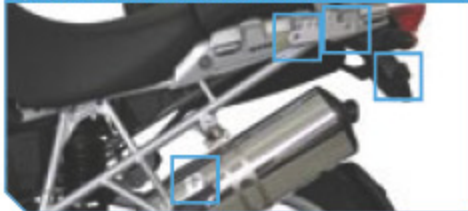

BMW R 1100/1150/1200 GS

ALU-RACK R 1200 GS

QUICK-LOCK Side Carrier R 1200 GS

Crashbar R 1200 GS

ALU-RACK R 1100/1150 GS

QUICK-LOCK Side Carrier R 1100/1150/Adv. GS

Crashbar R 1100/1150/Adv. GS

QUICK-LOCK Side Carrier

Handlebar Risers

R 1100 GS	from - to	Notes	Part Number
ALU-RACK, silver	93 - 99	Compatible with QUICK-LOCK Adapter Plate	GPT.07.337.100/S
QUICK-LOCK Side Carrier	93 - 99	Case Adapter Kit not included	KFT.07.093.100
Crashbar	93 - 99	silver, installation requires removal or relocation of the carbon canister.	SBL.07.405.100
Speedometer-Mounting Kit	93 - 99	In connection with our Speedometer Housings	TAS.07.050.130
R 1150 GS			
ALU-RACK, silver	99 - 03	Compatible with QUICK-LOCK Adapter Plate	GPT.07.337.100/S
QUICK-LOCK Side Carrier	99 - 03	Case Adapter Kit not included	KFT.07.093.100
Crashbar	99 - 03	silver, installation requires removal or relocation of the carbon canister.	SBL.07.409.100
Speedometer-Mounting Kit	99 - 03	In connection with our Speedometer Housings	TAS.07.050.130
R 1150 GS /Adventure			
Crashbar		silver	SBL.07.408.100
QUICK-LOCK Side Carrier		Compatible with QUICK-LOCK Adapter Plate	KFT.07.093.100
R 1200 GS			
ALU-RACK, silver	04	Compatible with QUICK-LOCK Adapter Plate	GPT.07.352.100/S
QUICK-LOCK Side Carrier	04	Case Adapter Kit not included	KFT.07.311.100
Crashbar	04	silver	SBL.07.312.100
Speedometer-Mounting Kit	04	In connection with our Speedometer Housings	TAS.07.050.131
Mirror Widener	04	Universal Mirror Extensions	SVL.00.505.102
Handlebar Risers	04	special profile for R1200 GS (28 mm)	LEH.07.039.101/B