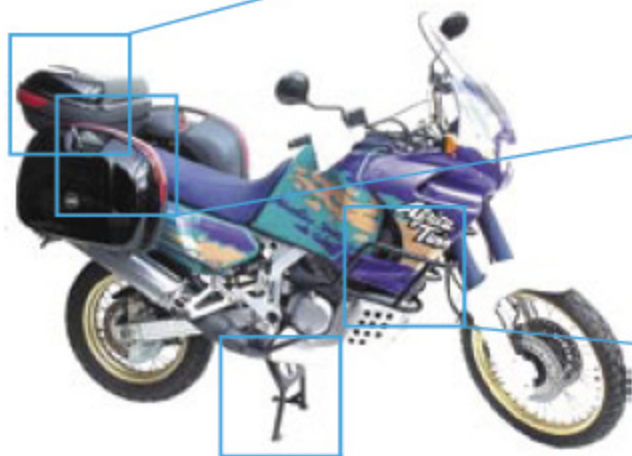

HONDA XRV 750 Africa Twin

ALU-RACK

QUICK-LOCK Side Carrier

Crashbar

Centerstand

XRV 750 Africa Twin	from - to	Notes	Part Number
ALU-RACK, black	93	Compatible with QUICK-LOCK Adapter Plate	GPT.01.336.100/B
ALU-RACK, silver	93	Compatible with QUICK-LOCK Adapter Plate	GPT.01.336.100/S
QUICK-LOCK Side Carrier	93	Case Adapter KIT not included	KFT.01.079.100
Crashbar	89 - 03	black, RD 04 / RD 07	SBL.01.084.100
Crashbar	89 - 03	weiß, RD 04 / RD 07	SBL.01.084.100W
Centerstand	93	ABE	HPS.01.023.100