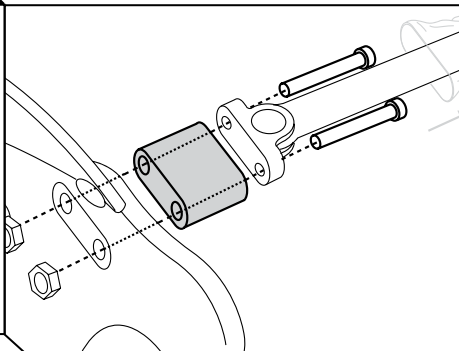

All Extensions have German certification except for the **Hinge Mirror Extension**.

**HINGE** mirror extension

**HINGE mirror extension** is mounted between the socket and the mirror arm. It increases the height by 40mm so there are more adjustments for your mirror.

**HINGE II** mirror extension

**HINGE II mirror extension** works with some older Honda Motorcycles. (Deauville, VTR 1000F)

**UNIVERSAL**

**UNIVERSAL mirror extension** is for standard handlebars with M10 threads. This type is very useful for Enduros and Naked Bikes.

**LINK** mirror extension

**LINK mirror extension** Works with many of the new Honda motorcycles with fairings.

**PROFILE** mirror extension

**PROFILE mirror extension** fits directly to the original profile of the mirror base.