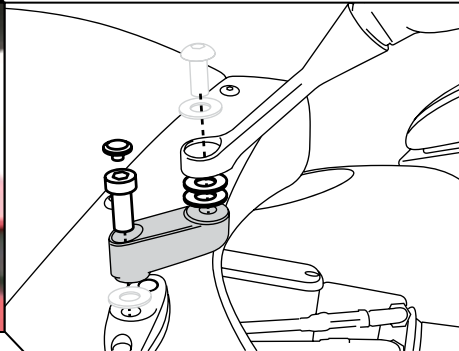

All Extensions have German certification except for the **Hinge Mirror Extension**.

**HINGE** mirror extension

**HINGE mirror extension** is mounted between the socket and the mirror arm. It increases the height by 40mm so there are more adjustments for your mirror.

**LINK** mirror extension

**LINK mirror extension** Works with many of the new Honda motorcycles with fairings.

**PROFILE** mirror extension

**PROFILE mirror extension** fits directly to the original profile of the mirror base.