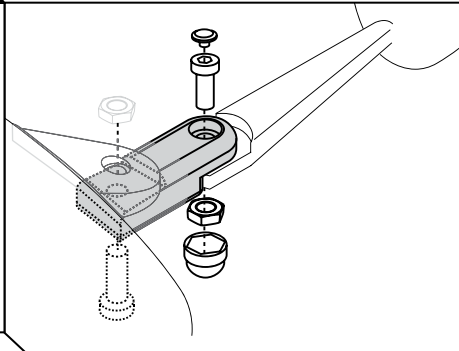

HINGE II mirror extension

HINGE II mirror extension works with some older Honda Motorcycles. (Deauville, VTR 1000F)