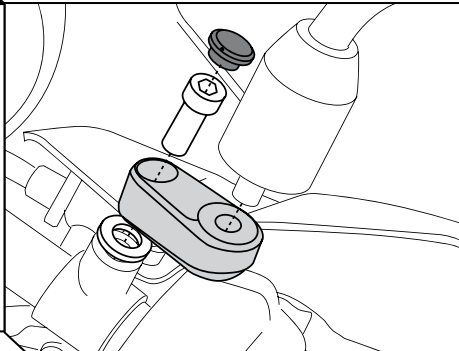

UNIVERSAL

UNIVERSAL mirror extension is for standard handlebars with M10 threads. This type is very useful for Enduros and Naked Bikes.