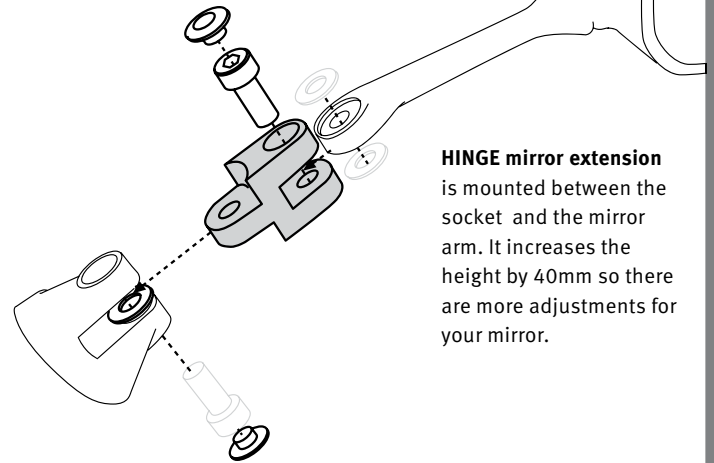

SW-MOTECH offers the most complete range of **mirror wideners** available. **SW-MOTECH mirror wideners** provide a better view of the traffic behind you, making your ride much safer. All **mirror extensions** are produced by CNC milling.

All Extensions have German certification except for the **Hinge Mirror Extension**.

**HINGE** mirror extension

**HINGE mirror extension** is mounted between the socket and the mirror arm. It increases the height by 40mm so there are more adjustments for your mirror.